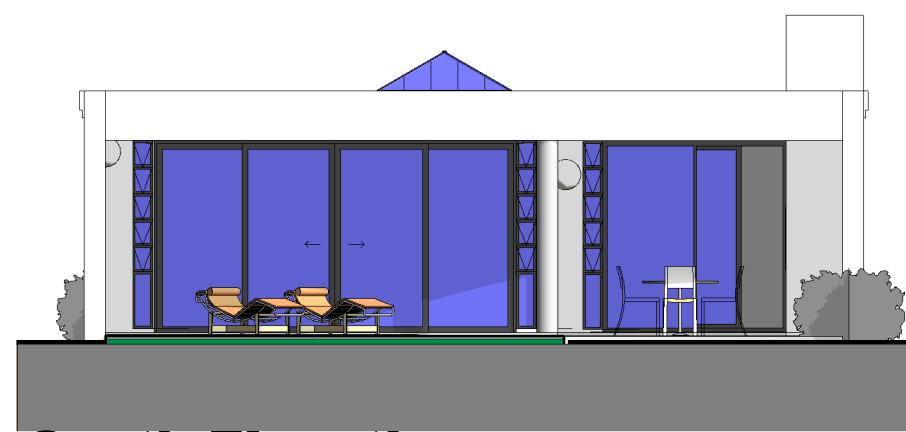

WHALE BAY CASCADES
ocean terraces - option B

East Elevation

1 : 100

North Elevation

1 : 100

South Elevation

1 : 100

West Elevation

1 : 100

WHALE BAY CASCADES
ocean terraces - option B