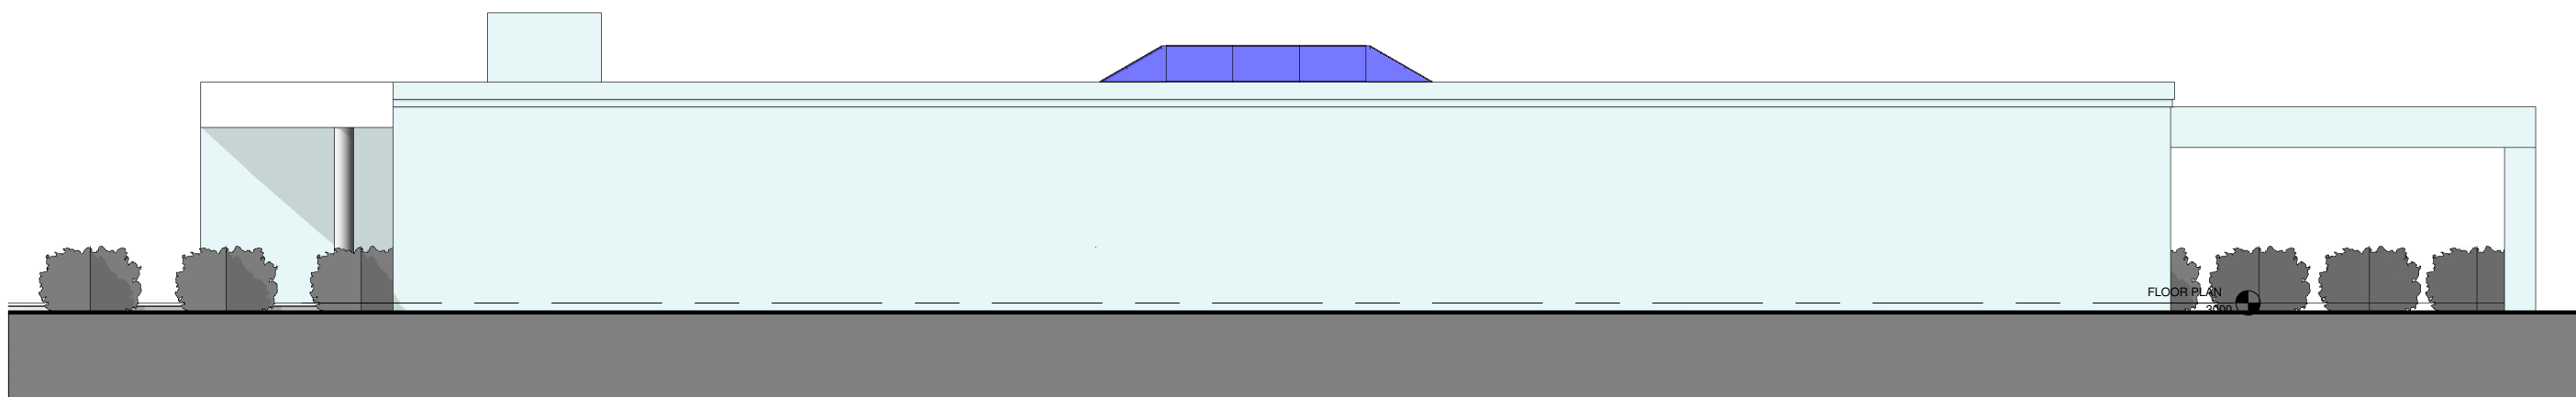

WHALE BAY CASCADES
ocean terraces - option B

East Elevation

1 : 100

North Elevation

1 : 100

South Elevation

1 : 100

West Elevation

1 : 100

WHALE BAY CASCADES
ocean terraces - option B