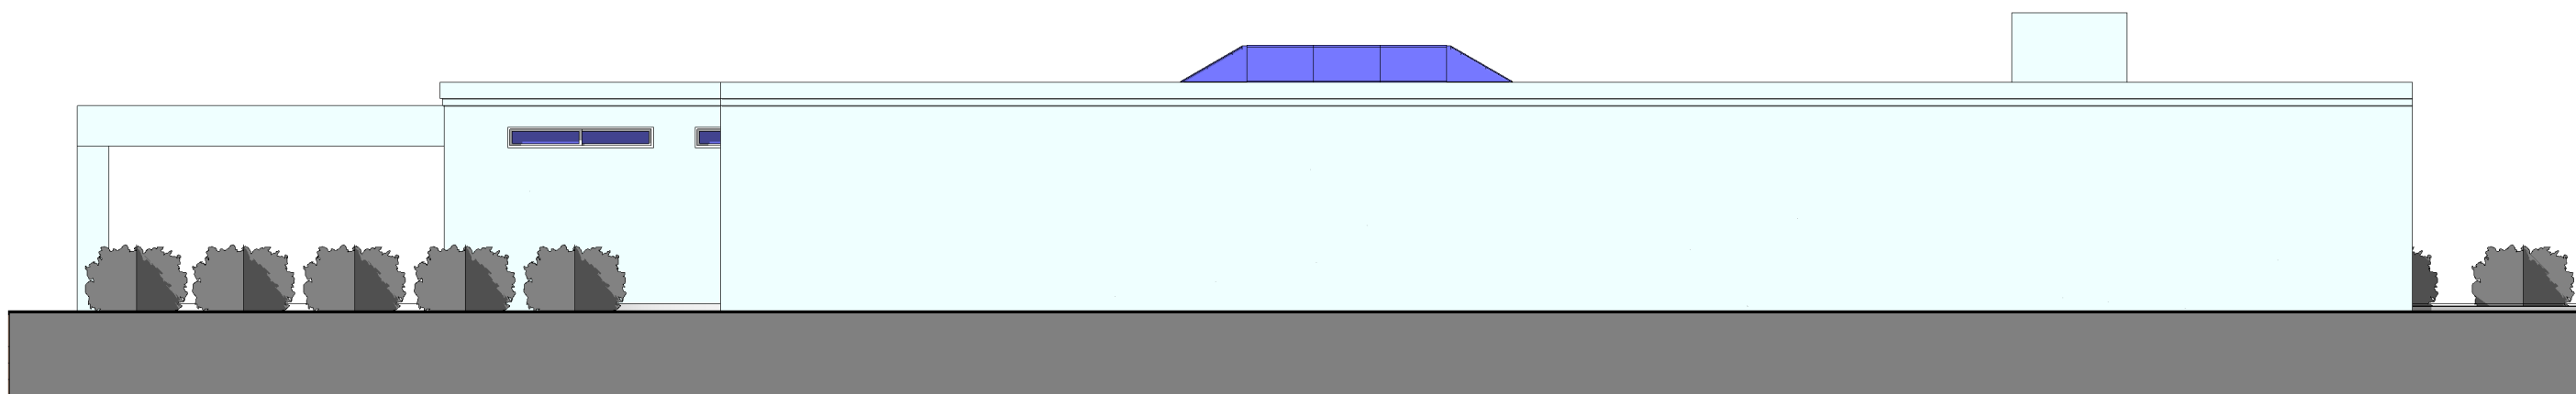

WHALE BAY CASCADES
ocean terraces - option B

East Elevation

1 : 100

North Elevation

1 : 100

South Elevation

1 : 100

West Elevation

1 : 100

WHALE BAY CASCADES
ocean terraces - option B